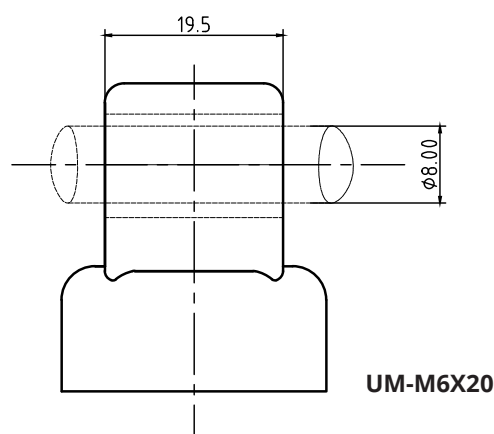

Door Rod Guides UM-M6X

Rod guides for 8mm round rods

- Black polyamide with sunken nut (mild steel zinc plated)
- Available in 2 fixed sizes

Supply features

| Part Number | Description |
|-------------|------------------------------|
| UM-M6X16 | Rod guide for 8mm round rods |
| UM-M6X20 | Rod guide for 8mm round rods |