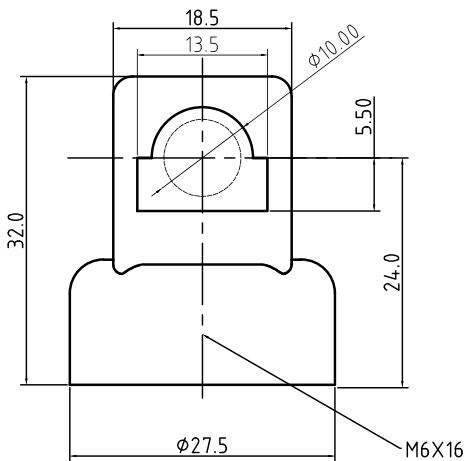

Door Rod Guides UM-M6X

Rod guides for 8mm round rods

- Black polyamide with sunken nut (mild steel zinc plated)
- Available in 2 fixed sizes

Supply features

| Part Number | Description |
|-------------|------------------------------|
| UM-M6X16 | Rod guide for 8mm round rods |
| UM-M6X20 | Rod guide for 8mm round rods |