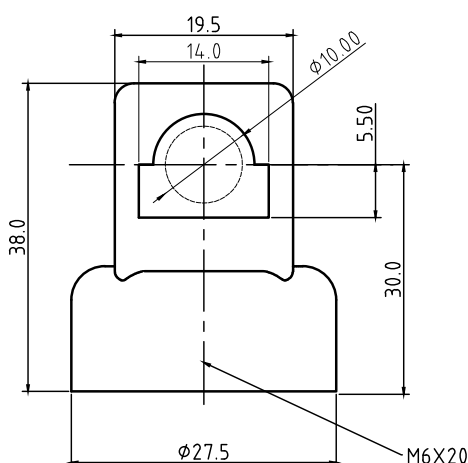

Door Rod Guides UM-M6X

Rod guides for 8mm round rods

- Black polyamide with sunken nut (mild steel zinc plated)
- Available in 2 fixed sizes

Supply features

| Part Number | Description |
|-------------|------------------------------|
| UM-M6X16 | Rod guide for 8mm round rods |
| UM-M6X20 | Rod guide for 8mm round rods |