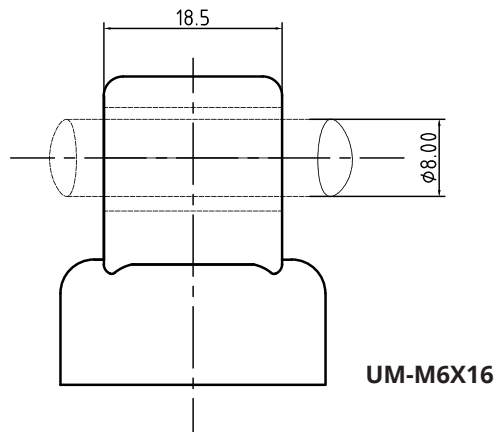

Door Rod Guides UM-M6X

Rod guides for 8mm round rods

- Black polyamide with sunken nut (mild steel zinc plated)
- Available in 2 fixed sizes

Supply features

| Part Number | Description |
|-------------|------------------------------|
| UM-M6X16 | Rod guide for 8mm round rods |
| UM-M6X20 | Rod guide for 8mm round rods |