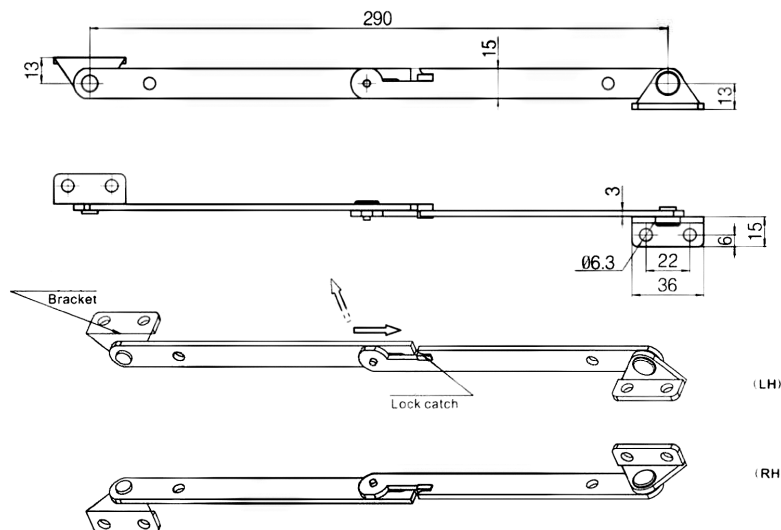

# Door stays, stainless steel UM3102

## 290mm folding, locking door stays

- Stainless steel
- Unfolded size: 290 mm
- Mount hole distance: 22 mm
- Mount hole diameter: 6.3 mm
- Supplied in left and right-handed versions

## Supply features

Part Number	Description
UM3102-1250 L/H	Left-hand door stay
UM3102-1150 R/H	Right-hand door stay