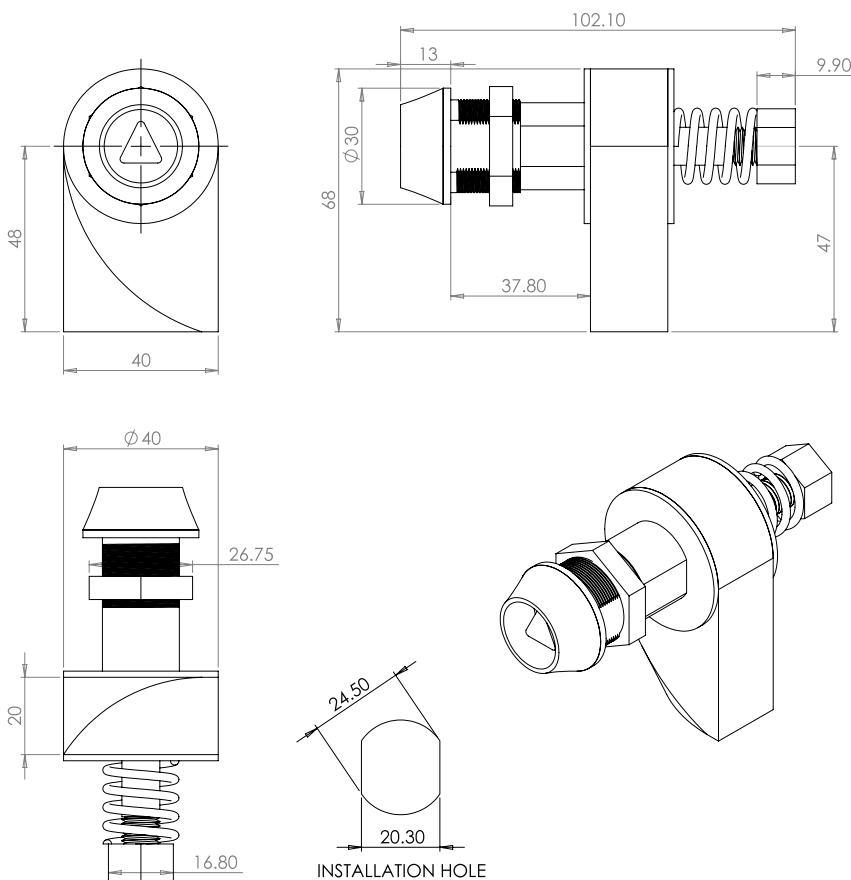

# BT Style Latch – UM2055

## Details

Common, triangle tool operation. Door closing and sealing is assisted by the adjustable pressure cam and spring system

- IP65 rated
- Stainless steel housing and pin
- Black nylon pressure cam

## Supply Features

**Includes:**

1 x UM2055 Latch

Tool keys sold separately