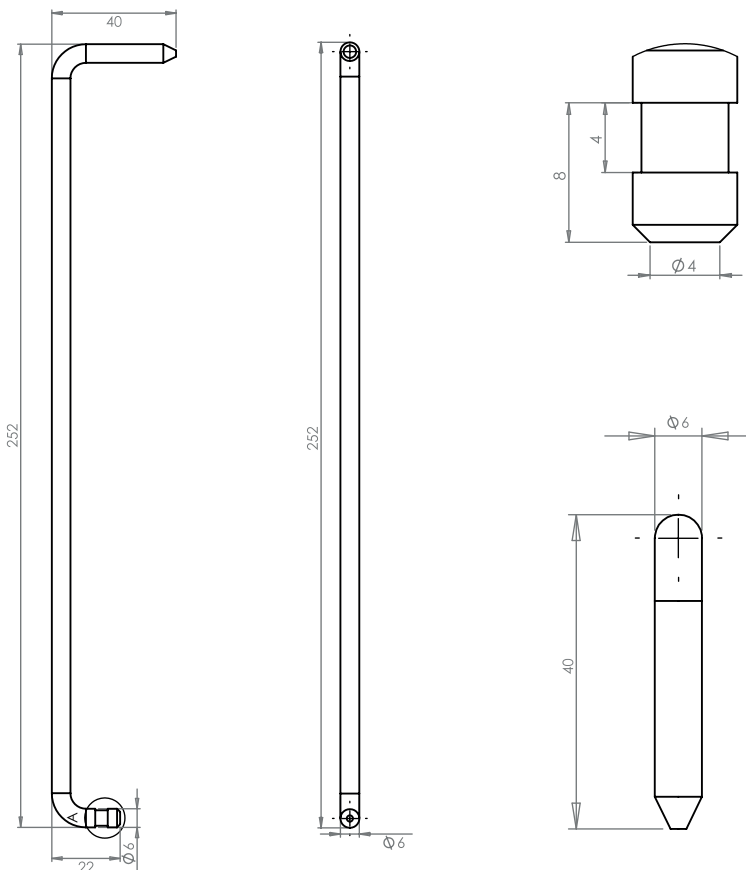

DOOR STAYS UM1070 SERIES

UM1070-252

Details

- Stainless Steel 304
- Rod end fits 4mm E-clip
- Various profiles and rod types can be manufactured to order

Supply Features

Each Door Stay includes:
1 x Stainless Steel E-clip

Part Number	Description
UM1070-224	Length 224mm
UM1070-252	Length 252mm
UM1070-273	Length 273mm
UM1070-333	Length 333mm
UM1070-458	Length 458mm