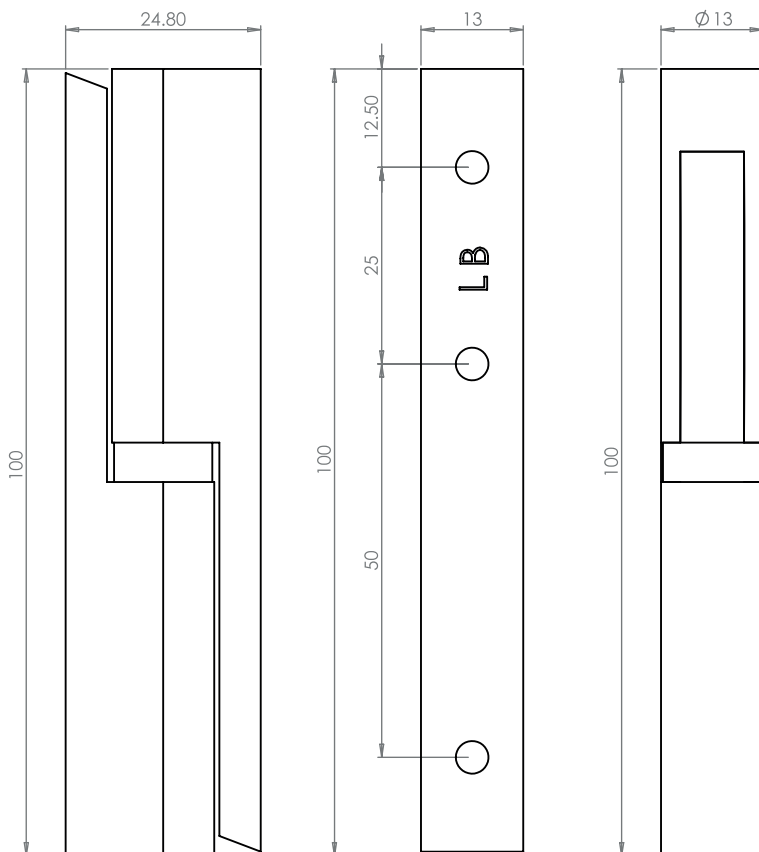

LIFT OFF HINGE UM2041-1 SERIES

UM2041-1

Details

Repeated abuse testing has shown very high resistance to attempts to force hinge removal and total destruction of door is necessary to remove hinges

- Cast Stainless Steel 304
- Lift off hinges provide a neat convenient method for hanging doors on metal cabinets, electrical enclosures etc
- Universal fit to left or right handed doors, the upper part lifts onto the pressed pin

Supply Features

Each hinge kit includes:

- 1x Stainless Steel 5mm washer
- 1x Stainless Steel pressed pin