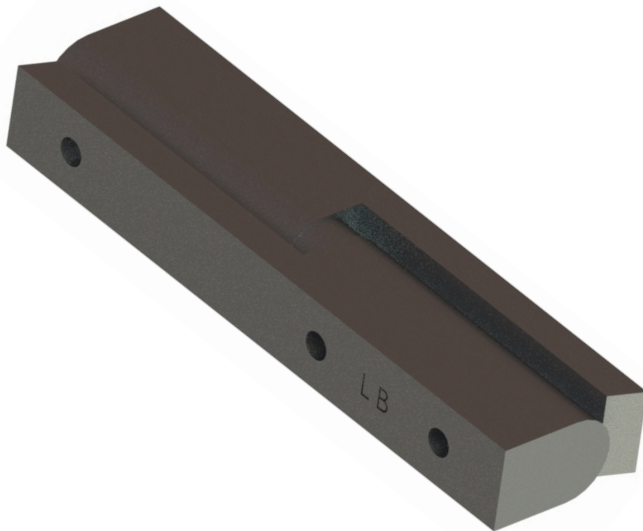

LIFT OFF HINGE UM2041-1 SERIES

UM2041-1

Details

Repeated abuse testing has shown very high resistance to attempts to force hinge removal and total destruction of door is necessary to remove hinges

- Cast Stainless Steel 304
- Lift off hinges provide a neat convenient method for hanging doors on metal cabinets, electrical enclosures etc
- Universal fit to left or right handed doors, the upper part lifts onto the pressed pin

Supply Features

Each hinge kit includes:

- 1x Stainless Steel 5mm washer
- 1x Stainless Steel pressed pin